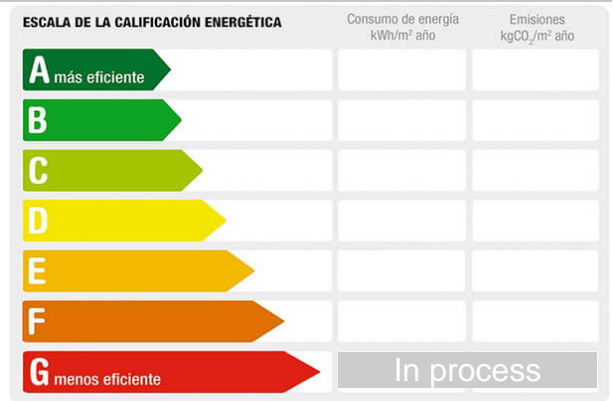

Reference: **229-1**  
Property type: Land Parcela Urbana  
Sale/rent: For sale  
Price: **263.000 €**  
Condition: Urban

SOLO  
CASAS Y  
CHALETES

Town: Córdoba  
Province: Córdoba  
Postal code: 14012  
Zone: El Brillante